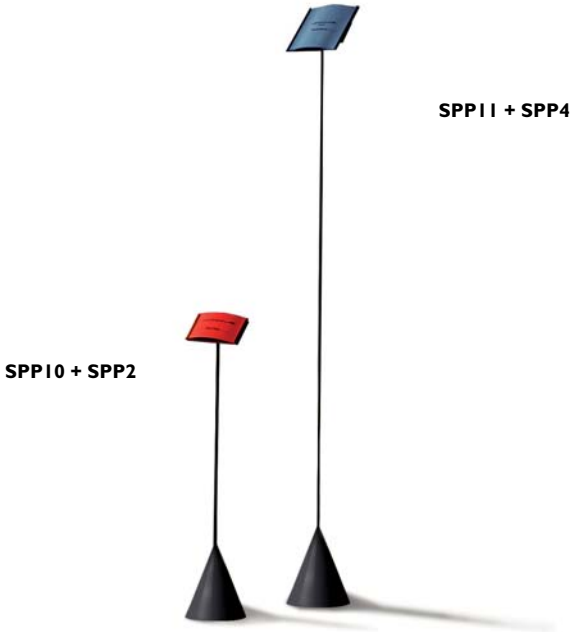

SPP Technical form & Price list

Descriptif

Weighted sign base

Brand : Signarco®
 Designer : Stéphane Geslin
 Made in France

Individually boxed

Materials : 2 mm steel Finishings: High-resistance industrial epoxy paint		SPP SIGNARCO® Range	
Standard colours		Weight	Contents
Black			
SPP11	Show card frame stand 1200 mm high	2,30 kg	
SPP10	Show card frame stand 600 mm high	2,10 kg	
SPP1	Show card frame 210 x 100 mm	0,20 kg	
SPP2	Show card frame 155 x 80 mm	0,10 kg	
SPP3	Show card frame 120 x 65 mm	0,10 kg	
SPP4	Show card frame 155 x 155 mm	0,17 kg	
SPP5	Show card frame 120 x 130 mm	0,07 kg	