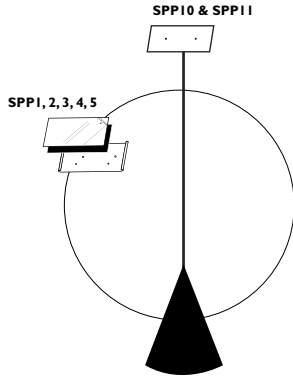

SPP Technical form & Price list

Descriptif

Weighted sign base

Brand : Signarco®
 Designer : Stéphane Geslin
 Made in France

Individually boxed

Materials : 2 mm steel Finishings: High-resistance industrial epoxy paint		SPP SIGNARCO® Range	
Standard colours		Weight	Contents
Black			
SPP11	Show card frame stand 1200 mm high	2,30 kg	
SPP10	Show card frame stand 600 mm high	2,10 kg	
SPP1	Show card frame 210 x 100 mm	0,20 kg	
SPP2	Show card frame 155 x 80 mm	0,10 kg	
SPP3	Show card frame 120 x 65 mm	0,10 kg	
SPP4	Show card frame 155 x 155 mm	0,17 kg	
SPP5	Show card frame 120 x 130 mm	0,07 kg	