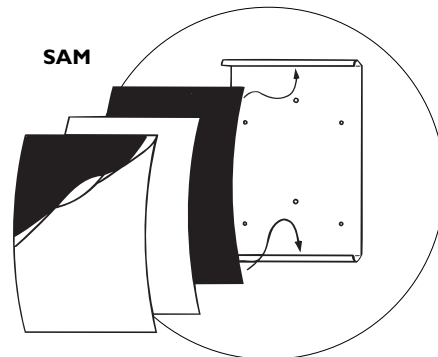

# SAM Technical form & Price list

**i** Used double-sided when hung

### Curved poster mounting

Brand : Signarco®  
 Designer : Stéphane Geslin  
 Made in France

Individually boxed

- i** May be screwed in place, held by magnets, glued or hung
- i** Colours to order and customisable for orders of over 50

Materials: - aluminium - expanded PVC - extruded PMMA <b>Processing:</b> high-resistance, industrial epoxy paint				<b>SAM</b> SIGNARCO® Range	
Standard colours grey 9006 (alu) Black matt				Weight	Contents
	<b>SAM4</b> <b>SAM3</b> <b>SAM5</b> <b>SAM2</b>	Poster frame A4 (210 x 297 mm) Poster frame A3 (297 x 420 mm) Poster frame 40 x 60 (400 x 600 mm) Poster frame 60 x 80 (640 x 835 mm)		0,8 kg 0,8 kg 2,2 kg 4,4 kg	
	<b>GKCA</b>	Hanging cable			