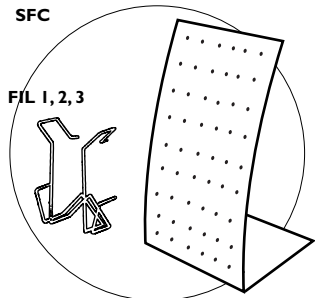

SFC, SAC, SACFC,

Technical form & Price list

Description

Counter top display

Brand : Signarco®
 Designer : Stéphane Geslin
 Made in France

Individually boxed

Materials : 2 mm steel Finishings: High-resistance industrial epoxy paint					SAC, SACFC, SFC SIGNARCO® Range	
Standard colours grey 9006 (alu)		Black matt		Weight	Contents	
		<p>SAC</p> <p>Counter top frame 250 x 350 mm Poster size 210 x 300 mm</p>		2,20 kg		
		<p>SACFC</p> <p>Counter top frame and brochure holder 370 x 350 mm + wire tray 1/3 A4 Poster size 210 x 300 mm wire tray 3 (width 108 mm ; depth 35 mm)</p>		3,00 kg		
		<p>SFC</p> <p>Perforated counter top display 240 x 370 mm *cf accessories</p>		1,80 kg		
Accessories					Wire tray for SFC	
		For SFC	Wire tray for A4 size document (width 230 mm ; depth 35 mm)	0,08 kg	1	
		FIL1	Wire tray for A5 size document (width 154 mm ; depth 35 mm)	0,062 kg	1	
		FIL2	Wire tray for 1/3 A4 size document (width 108 mm ; depth 35 mm)	0,054 kg	2	
		FIL3				