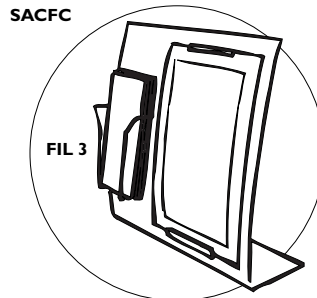

SFC, SAC, SACFC,

Technical form & Price list

Description

Counter top display

Brand : Signarco®
 Designer : Stéphane Geslin
 Made in France

Individually boxed

Materials : 2 mm steel Finishings: High-resistance industrial epoxy paint					SAC, SACFC, SFC SIGNARCO® Range	
Standard colours grey 9006 (alu)		Black matt		Weight	Contents	
		<p>SAC</p> <p>Counter top frame 250 x 350 mm Poster size 210 x 300 mm</p>		2,20 kg		
		<p>SACFC</p> <p>Counter top frame and brochure holder 370 x 350 mm + wire tray 1/3 A4 Poster size 210 x 300 mm wire tray 3 (width 108 mm ; depth 35 mm)</p>		3,00 kg		
		<p>SFC</p> <p>Perforated counter top display 240 x 370 mm *cf accessories</p>		1,80 kg		
Accessories					Wire tray for SFC	
		For SFC	Wire tray for A4 size document (width 230 mm ; depth 35 mm)	0,08 kg	1	
		FIL1	Wire tray for A5 size document (width 154 mm ; depth 35 mm)	0,062 kg	1	
		FIL2	Wire tray for 1/3 A4 size document (width 108 mm ; depth 35 mm)	0,054 kg	2	
		FIL3				