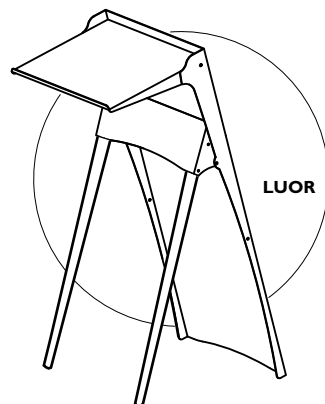

LUOR Technical form & Price list

Description

Foldable speaker's console

Brand : Presto®
Designer : Stéphane Geslin

Individually boxed
Highly resilient boxing

Materials: Aluminium Industrial epoxy paint		LUOR Gamme Presto®	
Standard colour Sanded anthracite grey		Weight	Contents
<p style="text-align: center;">LUOR</p>	Foldable speaker's console (480 x 1055 mm))	15 kg	
<p style="text-align: center;">SAM5</p> <p style="text-align: center;">AIMANT-SAM5</p>	Poster frame 40 x 60 (400 x 600 mm) Magnet 40 x 60 (400 x 600 mm)	2,2 kg	