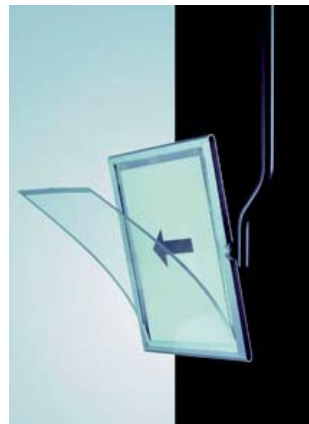

SUP Technical form & Price list

Description

Suspended poster frame, A4 or A3 format, magnetic opening.
Vertical direction.
This display is also available: double faced, illuminated.

Materials Anodized aluminium	SUP-VA4	SUP-VA3	SUP-HA4	SUP-VA3	SUP	
	1564 mm 399 mm	1625 mm 485 mm	1520 mm 485 mm	1564 mm 608 mm		
Standard colours					Weight	Contents
Grey (aluminium)						
 SUP-VA4	Poster frame A4 vertical					
 SUP-HA4	Poster frame A4 horizontal					
 SUP-VA3	Poster frame A3 vertical					
 SUP-HA3	Poster frame A3 horizontal			