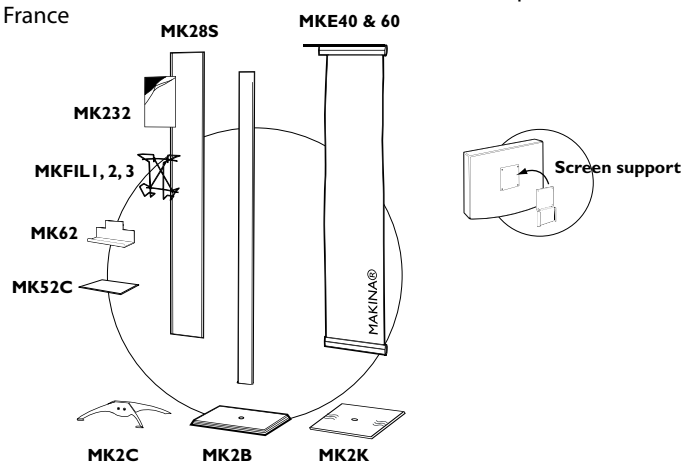

Colours to order and customisation for orders over 50

Materials : Anodized aluminium				MAKINA® UNIVERSEL Range	
Standard colours				Weight	Contents
grey					
 MK2K		Steel stand (length 490 mm ; width 400 mm) + aluminium mast (height: 1950 mm)		10,40 kg	
 MK2B		Wood stand (length 450 mm ; width 350 mm) + aluminium mast (height: 1950 mm)		6,00 kg	
Accessories					Contenance
 MK28 MK25 MK23		Vertical panel 230 mm x 1800 mm (This requires 2 MKL42 or MK43 fixings) Vertical panel 210 mm x 900 mm (This requires 2 MKL42 or MK43 fixings) Vertical panel 230 mm x 300 mm (This requires 1 MKL42 or MK43 fixings)		3,19 kg 1,60 kg 0,53 kg	
 MKFIL1		Wire tray for A4 size document (Width 225 mm ; Depth 50 mm)		0,08 kg	4
 MKFIL2		Wire tray for A5 size document (Width 155 mm ; Depth 50 mm)		0,07 kg	5
 MKFIL3		Wire tray for 1/3 A4 size document (Width 110 mm ; Depth 50 mm)		0,06 kg	5 x 2
 MKE40 MKE60 MKEC90 MKEC120		Side kakemono display Print format: 400 x 1750 mm Side kakemono display Print format: 600 x 1750 mm Front kakemono display Print format: 900 x 1750 mm Front kakemono display Print format: 1200 x 1750 mm		0,8 kg 0,9 kg 1,6 kg 1,8 kg	
 MK232		Plexi panel for A4 poster holder (210 x 300 mm)		0,15 kg	
		Tray with steel finish, grey (220 x 310 mm)		1,00 kg	