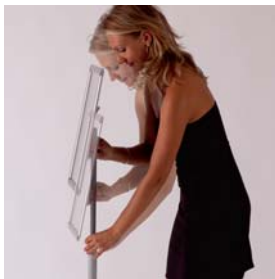

LUXA3 Technical form & Price list

Description

A3 telescopic lectern

Adjustable incline

Adjustable height

Materials Anodized aluminium Epoxy coated steel			LUXA3	
Standard colours			Weight	Contents
Grey (aluminium)				
			9,70 kg	
A3 telescopic lectern (high 1000 mm to 1450 mm)				