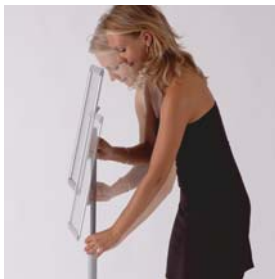

LUXA3 Technical form & Price list

135 € UP

Description

A3 telescopic lectern

Adjustable incline

Adjustable height

Materials Anodized aluminium Epoxy coated steel		LUXA3		
Standard colours				Discounts contact us
Grey (aluminium)		Weight	Contents	UP en €
	A3 telescopic lectern (high 1000 mm to 1450 mm)	9,70 kg		135,00