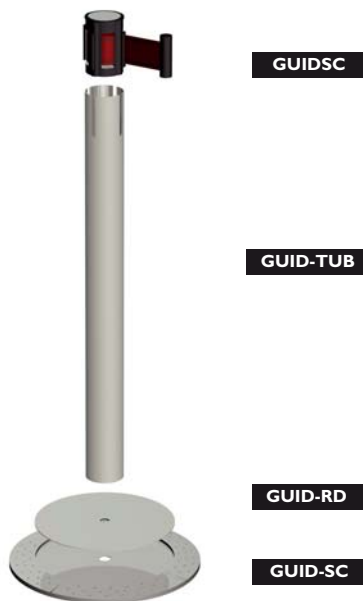

### Queue guides

Separative element

Flat roll-away tapes  
Separation adjustable to 3000 cm.

Possibility of linking several elements at varying angles and of connecting several tapes to the same « head ».

Tapes can be customised to show the client's logo (contact us regarding quantities).

 The tapes are attached to a post or a wall mounting

Standard colours		Weight	Contents	UP en €
				
 <b>GUIDSC-BB</b>	Blue head with blue tape			<a href="#">contact us</a> 
 <b>GUIDSC-NN</b>	Black head with black tape			<a href="#">contact us</a> 
 <b>GUIDSC-NR</b>	Black head with red tape			<a href="#">contact us</a> 
 <b>GUIDSC-NG</b>	Black head with grey tape			<a href="#">contact us</a> 
 <b>GUID-TUB01</b>	Perspex tube			<a href="#">contact us</a> 
 <b>GUID-TUB02</b>	Black tube			<a href="#">contact us</a> 
 <b>GUID-TUB03</b>	Aluminium tube			<a href="#">contact us</a> 
 <b>GUID-TUB04</b>	Brass tube			<a href="#">contact us</a> 