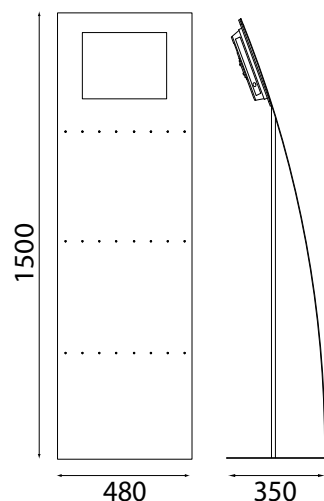

Accessories:

- Remote control
- Socket adaptor

Display with 15" LCD screen

Standard colours:

Matt black

On demand colours for 50 pieces and more