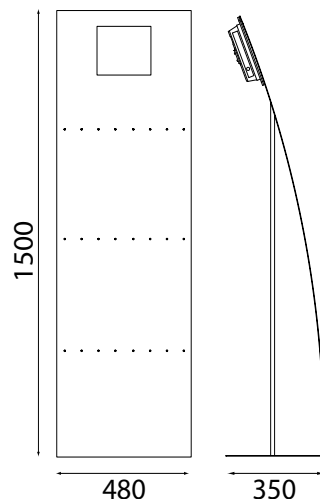

Accessories:

- Remote control
- Socket adaptor

Display with 10" LCD screen

Standard colours:

On demand colours for 50 pieces and more