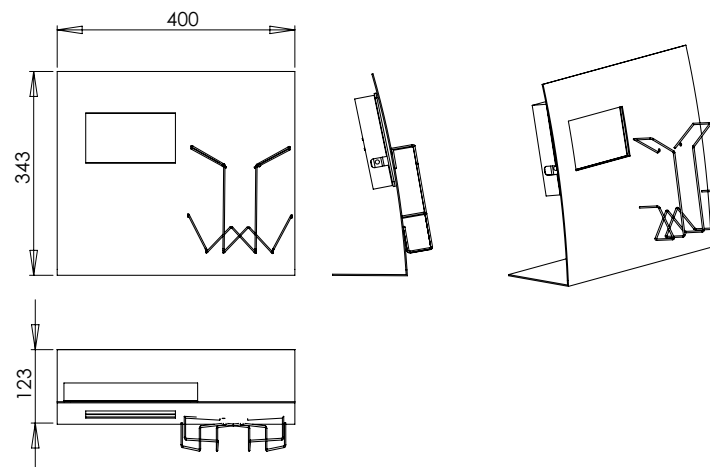

- Epoxy-coated steel support

- 7" 16/9 screen

- Supported formats:
JPEG/MPEG4/WMA
Card reader (SD, MMC, MS),
USB port

- Slide show: photos slideshow
with music, adjustable display
speed and interval, photo
rotation, integrated stereo
speakers

Accessories:

- Remote control
- Sector adaptor