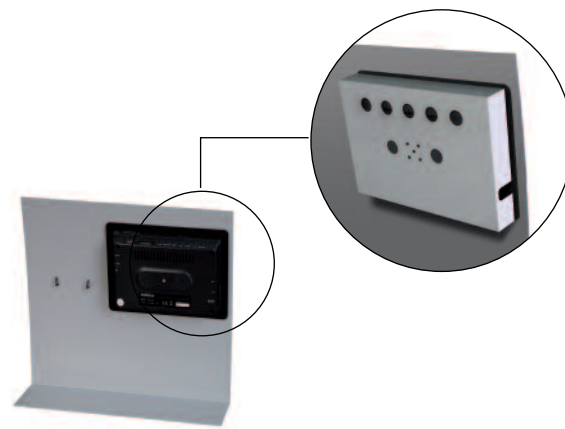

Use: Make queueing fun thanks to our displays including a 7" screen ideal for videos or electronic presentations.

Change the display by simply replacing the memory card.

Options :

Screen protection

Customization