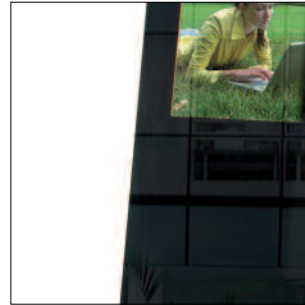

Integrated poster holder

Interchangeable logo

Ergonomic and esthetics alliance

Magnetic adjustable tray

Flat bright black frontage

Contemporary design

Options :

- Digital media equipment:
- 8,5" LCD screen
 - Supported formats: JPEG/MPEG4/WMA
 - Card reader (SD, MMC, MS), USB port
 - Slide show: photos slideshow with music, adjustable display speed and interval, photo rotation, integrated stereo speakers
 - Programmable start up and shut down