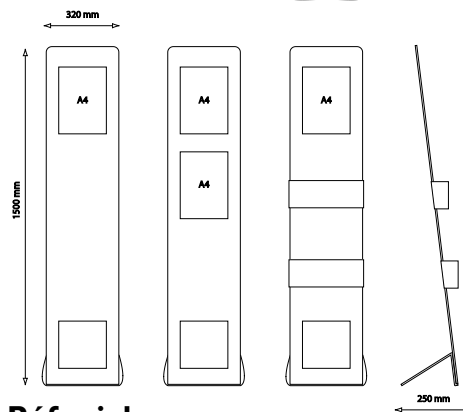

Integrated poster holder

Interchangeable logo

Ergonomic and esthetics alliance

Magnetic adjustable tray

Flat bright black frontage

Contemporary design

Options :

- Digital media equipment:
- 8,5" LCD screen
 - Supported formats: JPEG/MPEG4/WMA
 - Card reader (SD, MMC, MS), USB port
 - Slide show: photos slideshow with music, adjustable display speed and interval, photo rotation, integrated stereo speakers
 - Programmable start up and shut down

- Accessories:
- Remote control
 - Sector adaptor

8,5" screen

Second poster holder

Color on demand

Réf. : ielo

Standard color Metallic titanium

Other color available for 10 pieces

New Products price list

 <p>IELO</p>	<p>Epoxy-coated steel support Black silk-screen printed Plexiglas frontage 320 x 1500 mm</p> <p>Definition : 800x600 - File : Xvid or Divx</p>
 <p>SHERMO</p>	<p>Epoxy-coated steel support Black silk-screen printed Plexiglas frontage 320 x 1500 mm</p> <p>8" screen Remote control - Sector adaptor</p>
<p>Accessories</p>	
 <p>BACIE-A4</p>	<p>50 mm depth magnetic trays in epoxy-coated steel</p>
 <p>PROTEC8-5</p>	<p>Screen protection 8,5"</p>
 <p>MARQUAGE</p>	<p>Customization</p>
 <p>SD</p>	<p>SD Card</p>