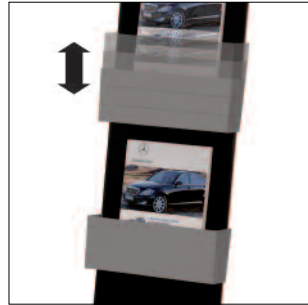

Digital media

The most innovative display unit

www.mcedesign.com

Innovations :

- Epoxy-coated steel support
- Black silk-screen printed
- Plexiglas frontage 50 mm depth magnetic trays in epoxy-coated steel
- Thickness of the documents in the poster holders and of the logo of 1 mm
- Convenient boxing

Integrated poster holder

Interchangeable logo

Ergonomic and esthetics alliance

Magnetic adjustable tray

Flat bright black frontage

Contemporary design

Options :

- Digital media equipment:
- 8,5" LCD screen
 - Supported formats: JPEG/MPEG4/WMA
 - Card reader (SD, MMC, MS), USB port
 - Slide show: photos slideshow with music, adjustable display speed and interval, photo rotation, integrated stereo speakers
 - Programmable start up and shut down

- Accessories:
- Remote control
 - Sector adaptor

8,5" screen

Second poster holder

Color on demand

Réf. : ielo

Standard color Metallic titanium

Other color available for 10 pieces

New Products price list

 <p>IELO</p>	<p>Epoxy-coated steel support Black silk-screen printed Plexiglas frontage 320 x 1500 mm</p> <p>Definition : 800x600 - File : Xvid or Divx</p>
 <p>SHERMO</p>	<p>Epoxy-coated steel support Black silk-screen printed Plexiglas frontage 320 x 1500 mm</p> <p>8" screen Remote control - Sector adaptor</p>
<p>Accessories</p>	
 <p>BACIE-A4</p>	<p>50 mm depth magnetic trays in epoxy-coated steel</p>
 <p>PROTEC8-5</p>	<p>Screen protection 8,5"</p>
 <p>MARQUAGE</p>	<p>Customization</p>
 <p>SD</p>	<p>SD Card</p>