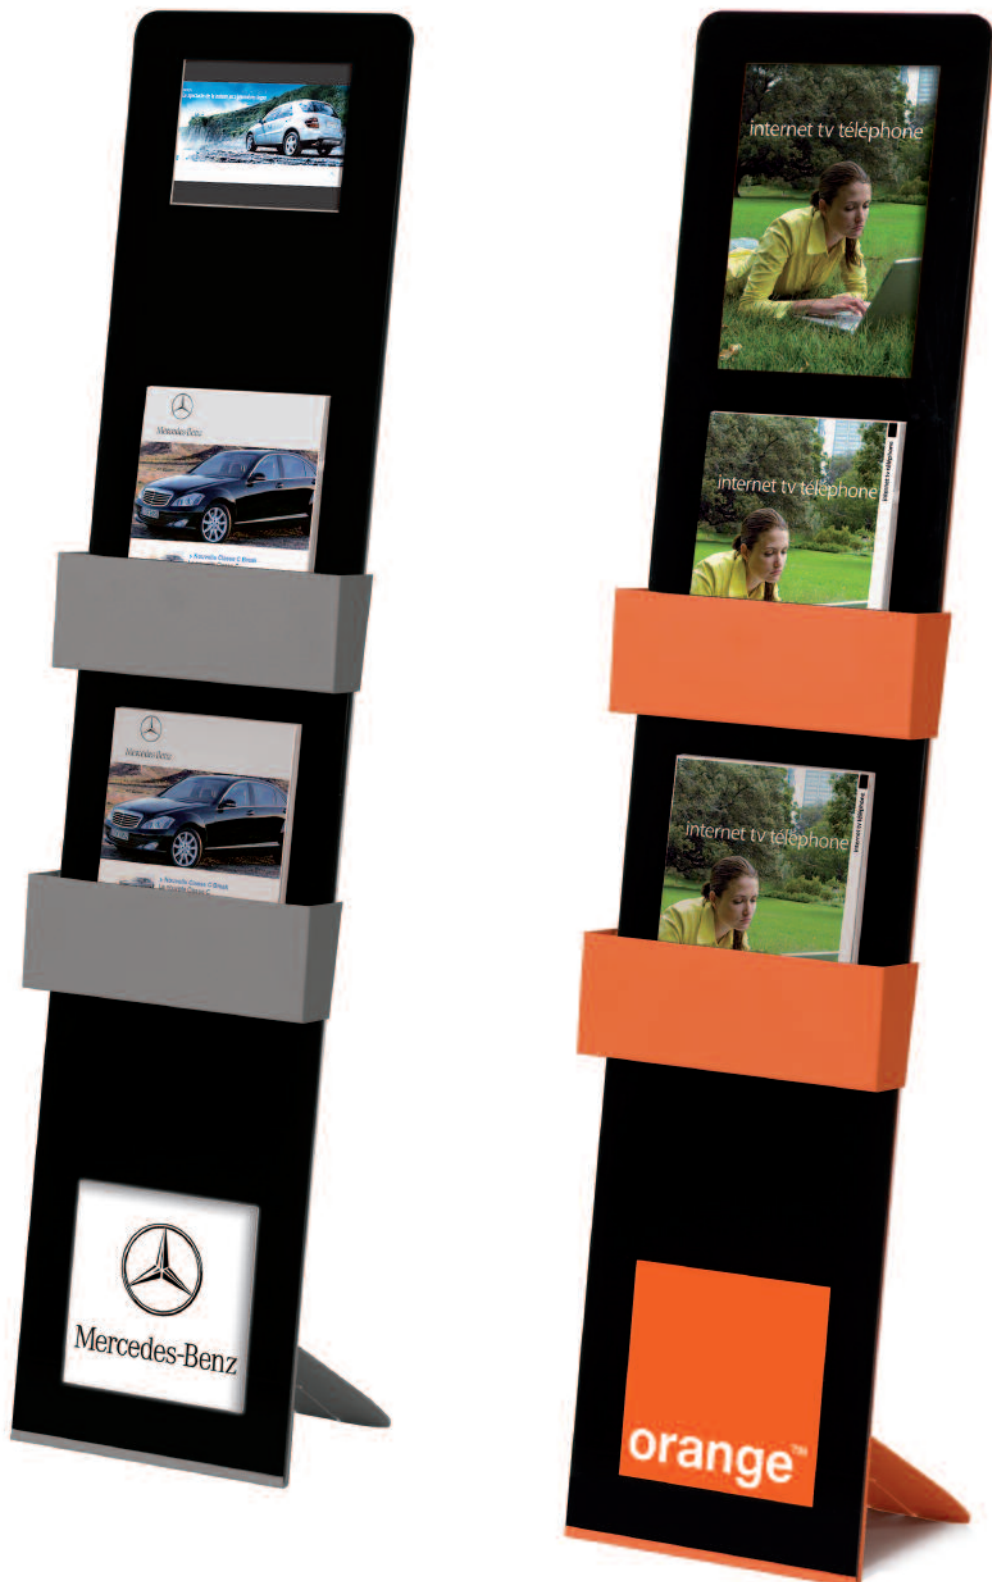

Digital media

The most innovative display unit

www.mcedesign.com

Innovations :

- Epoxy-coated steel support
- Black silk-screen printed
- Plexiglas frontage 50 mm depth magnetic trays in epoxy-coated steel
- Thickness of the documents in the poster holders and of the logo of 1 mm
- Convenient boxing

Integrated poster holder

Interchangeable logo

Ergonomic and esthetics alliance

Magnetic adjustable tray

Flat bright black frontage

Contemporary design

Options :

- Digital media equipment:
- 8,5" LCD screen
 - Supported formats: JPEG/MPEG4/WMA
 - Card reader (SD, MMC, MS), USB port
 - Slide show: photos slideshow with music, adjustable display speed and interval, photo rotation, integrated stereo speakers
 - Programmable start up and shut down

- Accessories:
- Remote control
 - Sector adaptor

8,5" screen

Second poster holder

Color on demand

Réf. : ielo

Standard color Metallic titanium

Other color available for 10 pieces

New Products price list

 <p>IELO</p>	<p>Epoxy-coated steel support Black silk-screen printed Plexiglas frontage 320 x 1500 mm</p> <p>Definition : 800x600 - File : Xvid or Divx</p>
 <p>SHERMO</p>	<p>Epoxy-coated steel support Black silk-screen printed Plexiglas frontage 320 x 1500 mm</p> <p>8" screen Remote control - Sector adaptor</p>
<p>Accessories</p>	
 <p>BACIE-A4</p>	<p>50 mm depth magnetic trays in epoxy-coated steel</p>
 <p>PROTEC8-5</p>	<p>Screen protection 8,5"</p>
 <p>MARQUAGE</p>	<p>Customization</p>
 <p>SD</p>	<p>SD Card</p>