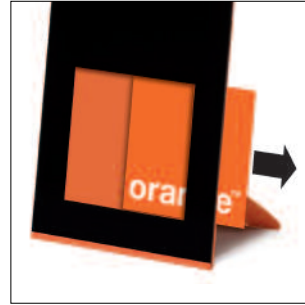

Digital media

The most innovative display unit

www.mcedesign.com

Innovations :

- Epoxy-coated steel support
- Black silk-screen printed
- Plexiglas frontage 50 mm depth magnetic trays in epoxy-coated steel
- Thickness of the documents in the poster holders and of the logo of 1 mm
- Convenient boxing

Integrated poster holder

Interchangeable logo

Ergonomic and esthetics alliance

Magnetic adjustable tray

Flat bright black frontage

Contemporary design

Options :

- Digital media equipment:
- 8,5" LCD screen
 - Supported formats: JPEG/MPEG4/WMA
 - Card reader (SD, MMC, MS), USB port
 - Slide show: photos slideshow with music, adjustable display speed and interval, photo rotation, integrated stereo speakers
 - Programmable start up and shut down

 <p>IELO</p>	<p>Epoxy-coated steel support Black silk-screen printed Plexiglas frontage 320 x 1500 mm</p> <p>Definition : 800x600 - File : Xvid or Divx</p>
 <p>SHERMO</p>	<p>Epoxy-coated steel support Black silk-screen printed Plexiglas frontage 320 x 1500 mm</p> <p>8" screen Remote control - Sector adaptor</p>
<p>Accessories</p>	
 <p>BACIE-A4</p>	<p>50 mm depth magnetic trays in epoxy-coated steel</p>
 <p>PROTEC8-5</p>	<p>Screen protection 8,5"</p>
 <p>MARQUAGE</p>	<p>Customization</p>
 <p>SD</p>	<p>SD Card</p>