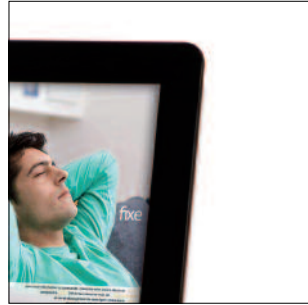

Digital media

The most innovative display unit

www.mcedesign.com

Innovations :

- Epoxy-coated steel support
- Black silk-screen printed
- Plexiglas frontage 50 mm depth magnetic trays in epoxy-coated steel
- Thickness of the documents in the poster holders and of the logo of 1 mm
- Convenient boxing

Integrated poster holder

Interchangeable logo

Ergonomic and esthetics alliance

Magnetic adjustable tray

Flat bright black frontage

Contemporary design

Options :

- Digital media equipment:
- 8,5" LCD screen
 - Supported formats: JPEG/MPEG4/WMA
 - Card reader (SD, MMC, MS), USB port
 - Slide show: photos slideshow with music, adjustable display speed and interval, photo rotation, integrated stereo speakers
 - Programmable start up and shut down